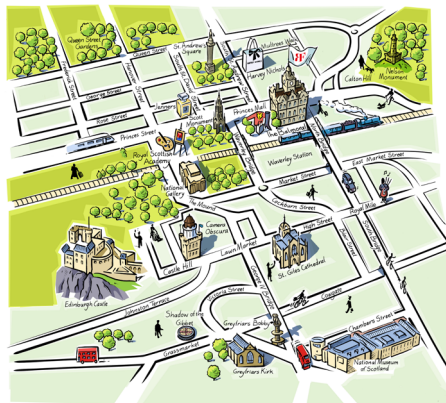

RESTAURANTS & BARS

- Number One
- Brasserie Prince
- Palm Court
- The Gallery
- SCOTCH

THE BALMORAL SPA

- One of Scotland's best urban day spa retreats
- Swimming pool
- Refreshment Bar
- 5 treatment rooms
- Finnish sauna and steam room
- Gym and exercise studio

TRANSFERS

- 25 min drive from Edinburgh International Airport (EDI)
- Hotel is adjacent to Waverley Station (EDB)

	Size	Dimensions L x W x H	Boardroom	Cabaret	Classroom	Dinner	Reception	Theatre	U-Shape	Hallow Square
Sir Walter Scott Suite	343m ² 3774ft ²	33.7 x 10.2 x 6m 111' x 34' x 19'7"	70	120BP/ 150FP	100BP/ 120FP	280	350	230BP/ 300FP	40	-
Holyrood Suite	154m ² 1674ft ²	18.9 x 8.2 x 6m 62' x 27' x 19'7"	35	72	70	120	200	120	30	28
Princes Suite	101m ² 1092ft ²	12.7 x 8 x 6m 42' x 26' x 19'7"	24	48	45	60	100	60	20	24
Waverley Suite	67m ² 722ft ²	11.5 x 5.9 x 6m 38' x 19' x 19'7"	28	32	25	50	100	50	24	20
Annan Suite	77m ² 841ft ²	8.8 x 8.8 x 4.2m 29' x 29' x 13'8"	20	32	20	40	60	40	18	20
Beaully Suite	87m ² 957ft ²	10 x 8.7 x 4.2m 33' x 29' x 13'8"	30	45	40	60	70	60	24	24
Carron Suite	52m ² 570ft ²	9.1 x 5.8 x 4.2m 30' x 19' x 13'8"	18	12	20	20	20	25	12	-
Don Suite	52m ² 570ft ²	9.1 x 5.8 x 4.2m 30' x 19' x 13'8"	18	12	20	20	20	25	12	-
Esk Suite	87m ² 957ft ²	10 x 8.7 x 4.2m 33' x 29' x 13'8"	30	45	40	60	70	60	24	24
Forth Suite	77m ² 841ft ²	8.8 x 8.8 x 4.2m 29' x 29' x 13'8"	20	32	20	40	60	40	18	20