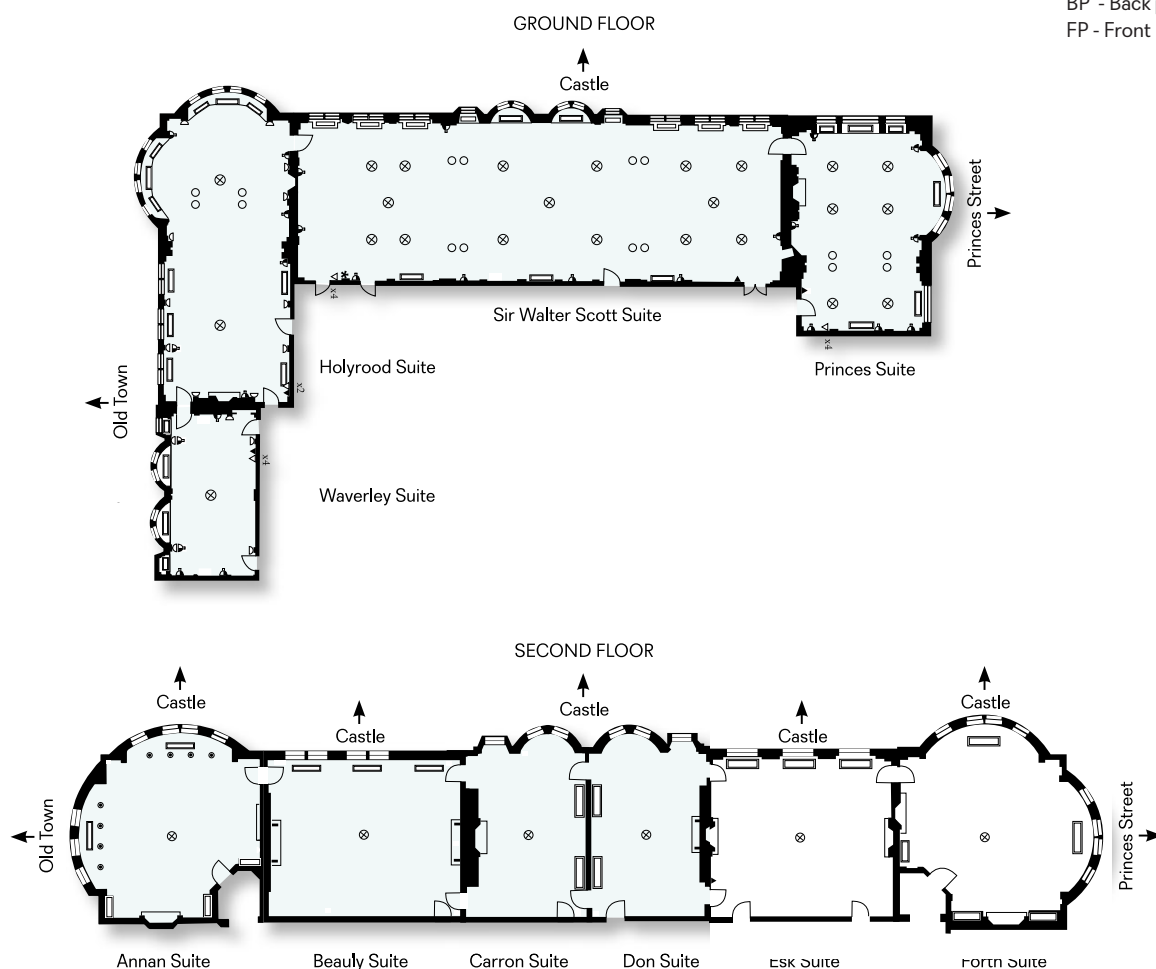

Size	Dimensions L x W x H	Boardroom	Cabaret	Classroom	Dinner	Reception	Theatre	U-Shape	Hallow Square
Sir Walter Scott Suite	343m² 3774ft²	33.7 x 10.2 x 6m 111' x 34' x 19'7"	70	120BP/ 150FP	100BP/ 120FP	280	350	230BP/ 300FP	40	-
Holyrood Suite	154m² 1674ft²	18.9 x 8.2 x 6m 62' x 27' x 19'7"	35	72	70	120	200	120	30	28
Princes Suite	101m² 1092ft²	12.7 x 8 x 6m 42' x 26' x 19'7"	24	48	45	60	100	60	20	24
Waverley Suite	67m² 722ft²	11.5 x 5.9 x 6m 38' x 19' x 19'7"	28	32	25	50	100	50	24	20
Annan Suite	77m² 841ft²	8.8 x 8.8 x 4.2m 29' x 29' x 13'8"	20	32	20	40	60	40	18	20
Beaully Suite	87m² 957ft²	10 x 8.7 x 4.2m 33' x 29' x 13'8"	30	45	40	60	70	60	24	24
Carron Suite	52m² 570ft²	9.1 x 5.8 x 4.2m 30' x 19' x 13'8"	18	12	20	20	20	25	12	-
Don Suite	52m² 570ft²	9.1 x 5.8 x 4.2m 30' x 19' x 13'8"	18	12	20	20	20	25	12	-
Esk Suite	87m² 957ft²	10 x 8.7 x 4.2m 33' x 29' x 13'8"	30	45	40	60	70	60	24	24
Forth Suite	77m² 841ft²	8.8 x 8.8 x 4.2m 29' x 29' x 13'8"	20	32	20	40	60	40	18	20

BP - Back projection
FP - Front Projection

For more information please visit roccoforthotels.com or email events@balmoral@roccoforthotels.com